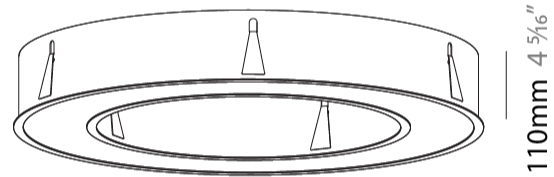

GENERAL

Series: Glorious
Subseries: Glorious
Brand: Prolicht
Division: Architectural
Mounting Type: Recessed
Mounting Location: Ceiling
Subcategory: Ambient

PHYSICAL

Shape: Round
Diameter (mm): 970
Diameter (in): 38 ³ / ₁₆
Height (mm): 110
Height (in): 4 ⁵ / ₁₆
Min. Recessing Depth (mm): 120
Min. Recessing Depth (in): 4 ³ / ₄
Light Distribution: Direct
Weight (kg): 11.164
Weight (lbs): 24.61
Diffuser: PMMA - Opal or Micro-Prism
Fixture Finish: SSR / BKV / CWI / CRY / HAB / UFT / ITA / RUA / FTG / MYG / LOD / PUS / FRO / FUP / KIA / POP / BLS / SPG / MEY / GOH / GUM / CHC / COM / ABZ / JAG / OBR / MOS / ROR
Fixture Material: Aluminum
Cut-out Measurements: 960mm / 37 13/16" x 640mm / 25 3/16"

110mm 4 ⁵/₁₆"

Ø 628mm 24 ³/₄"

Ø 970mm 38 ³/₁₆ "

960mm x 640mm
37 ¹³/₁₆" x 25 ³/₁₆"

120mm
4 ³/₄"

10 - 15mm
3 ³/₈" - 9 ¹/₁₆"

A37505-

PROJECT _____

GENERAL

Series: Glorious
 Subseries: Glorious
 Brand: Prolicht
 Division: Architectural
 Mounting Type: Recessed
 Mounting Location: Ceiling
 Subcategory: Ambient

PHYSICAL

Shape: Round
 Diameter (mm): 1270
 Diameter (in): 50
 Height (mm): 110
 Height (in): 4 ⁵/₁₆
 Min. Recessing Depth (mm): 120
 Min. Recessing Depth (in): 4 ³/₄
 Light Distribution: Direct
 Weight (kg): 15.446
 Weight (lbs): 34.05
 Diffuser: PMMA - Opal or Micro-Prism
 Fixture Finish: SSR / BKV / CWI / CRY / HAB / UFT / ITA / RUA / FTG / MYG / LOD / PUS / FRO / FUP / KIA / POP / BLS / SPG / MEY / GOH / GUM / CHC / COM / ABZ / JAG / OBR / MOS / ROR
 Fixture Material: Aluminum
 Cut-out Measurements: 1260mm / 49 5/8" x 940mm / 37"